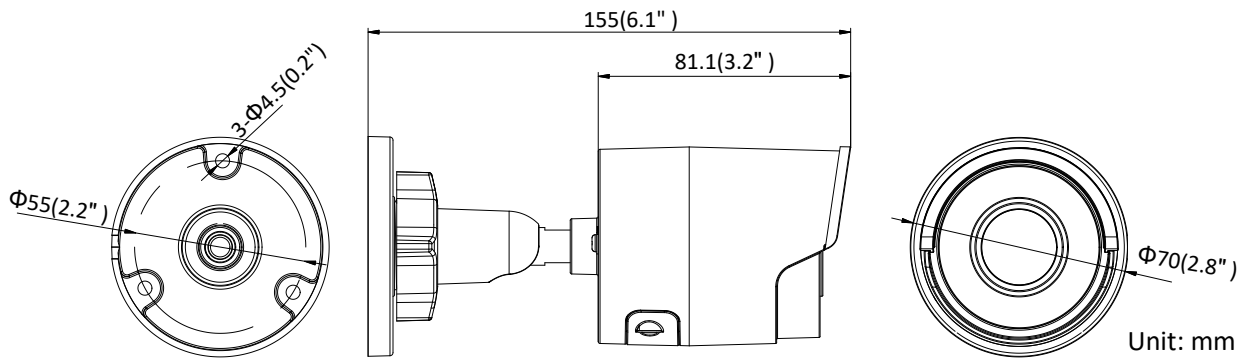

Dimensions